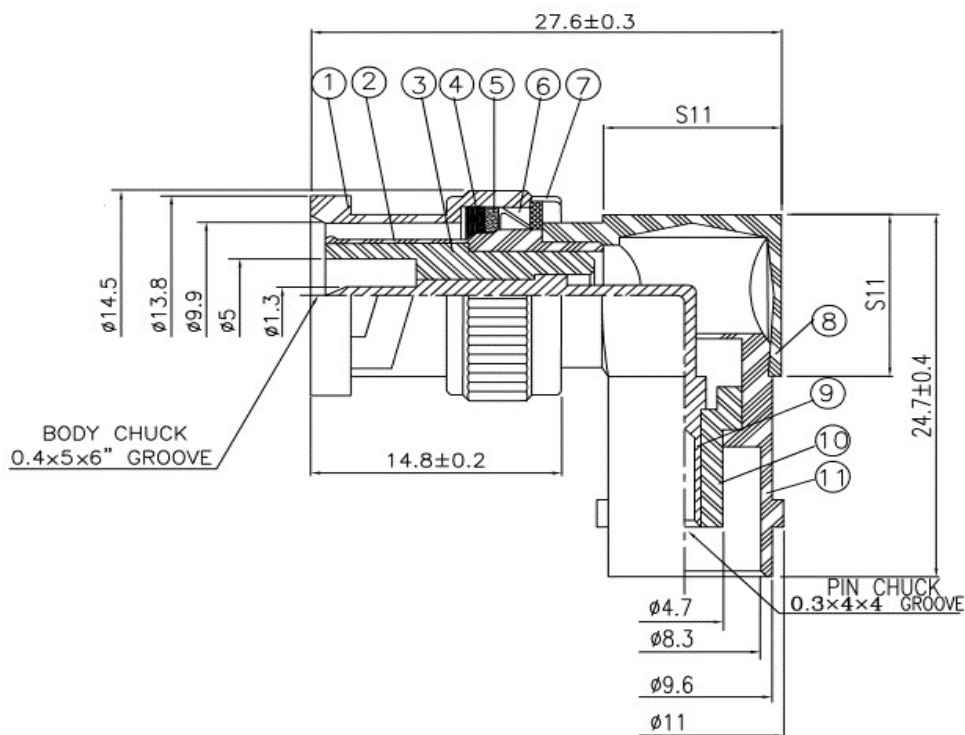

# B-152 BNC Winkelstecker-Kupplung

NO	DESCRIPTION	MATERIAL	Q' TY	FINISH
1	SHELL	BRASS	1	NICKEL
2	BODY I	BRASS	1	NICKEL
3	INSULATION	DEL RIN	1	DEL RIN
4	GASKET	RUBBER	1	RUBBER
5	WASHER	BRASS	1	NICKEL
6	SPRING	SK-5	1	NICKEL
7	WASHER	BRASS	1	NICKEL
8	BODY II	BRASS	1	NICKEL
9	PIN	BRASS	1	GOLD
10	INSULATION	DEL RIN	1	DEL RIN
11	BODY III	BRASS	1	NICKEL